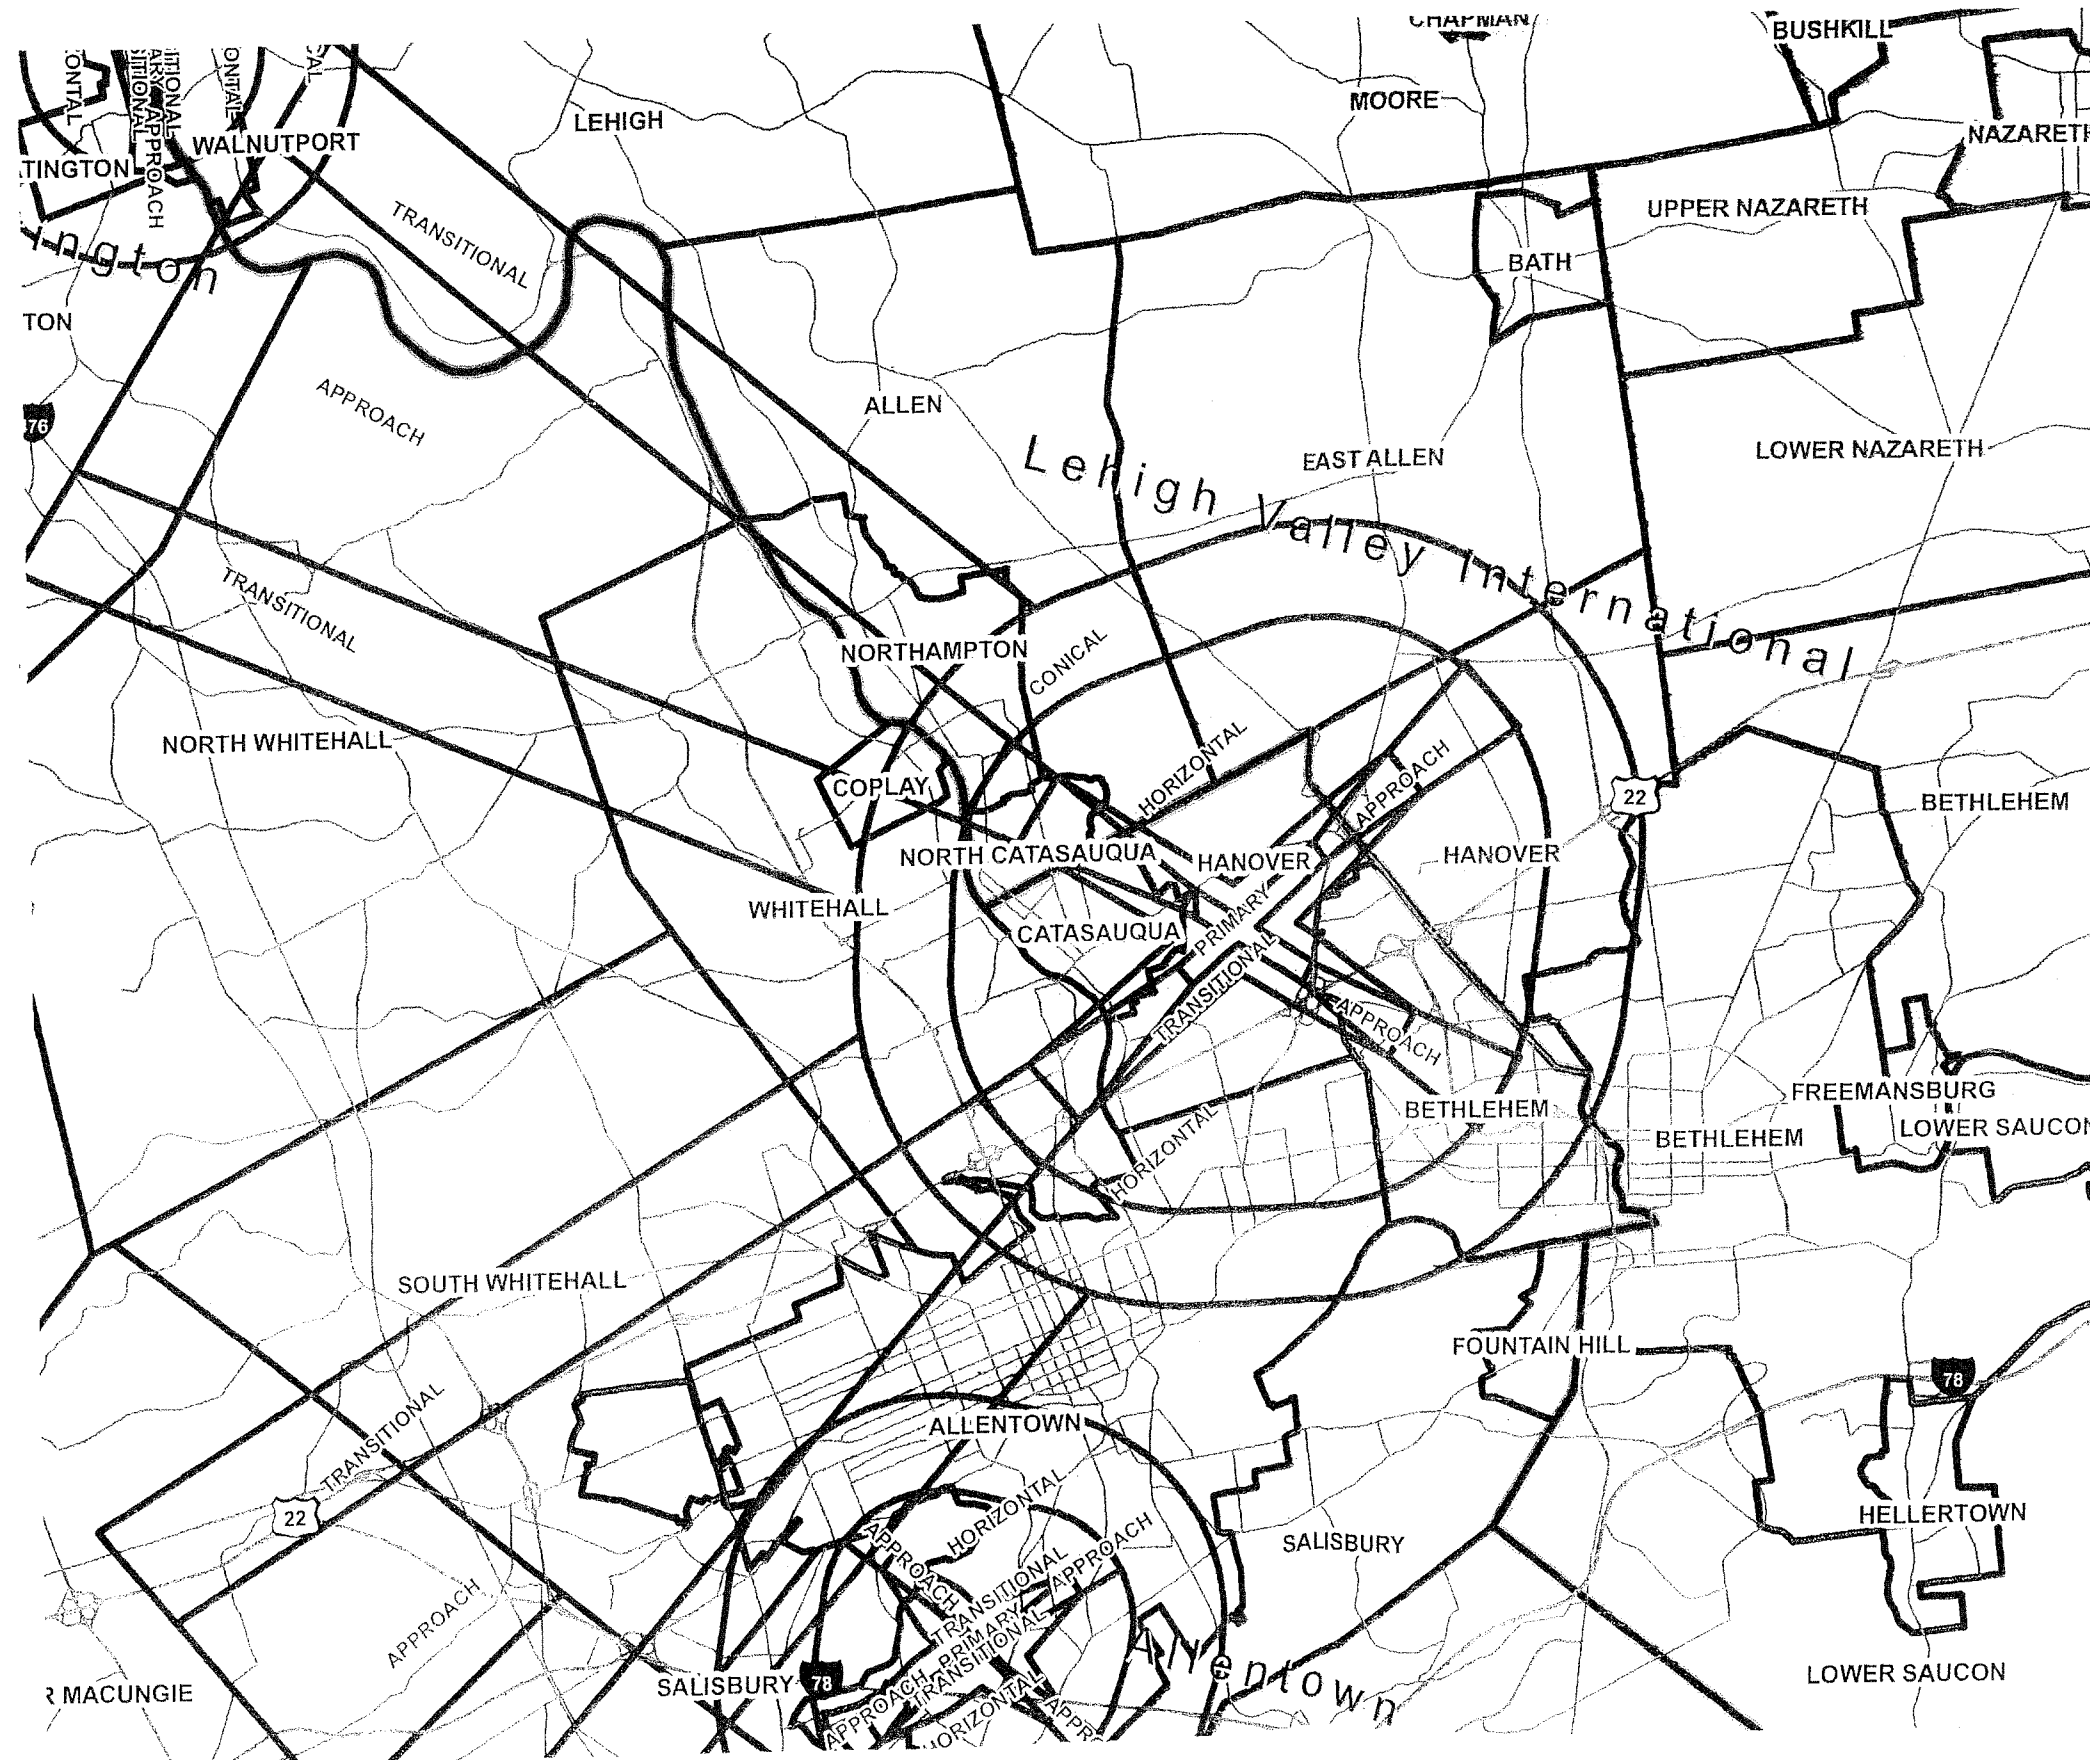

Lehigh Valley International Airport Surface Area

Legend

-  Part 77 Surfaces
-  Municipal Boundary
-  County Boundary

Draft: Preliminary Use Only

1 in = 1.5 miles